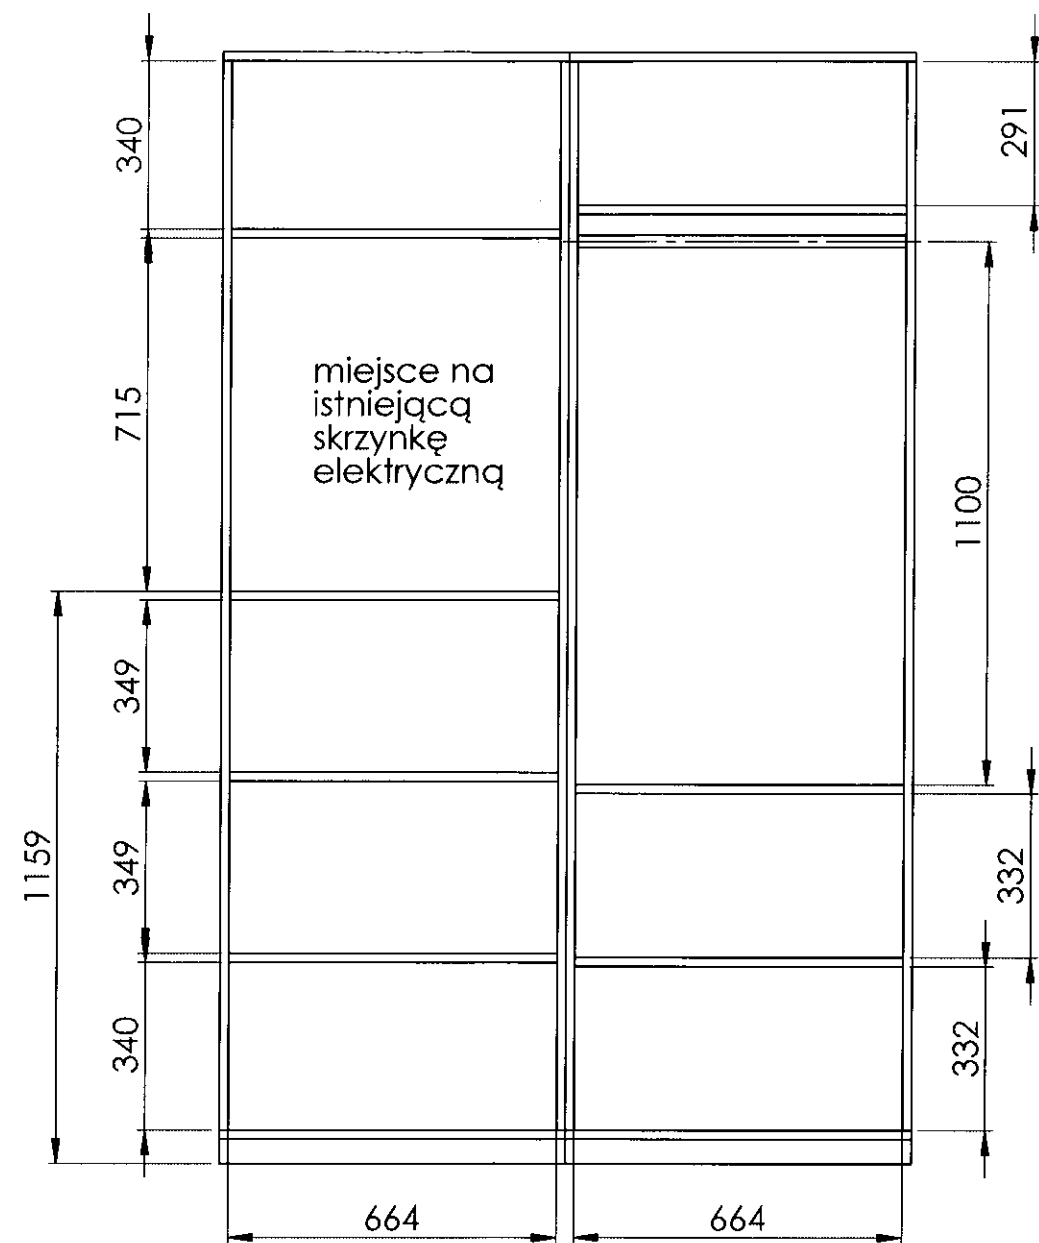

Drawing: Szafa			Stolarpac Dawid Pac
Drawn by: Dawid Pac		Date: 2015-12-04	
Scale: 1:15	Format: A3	Project: Szafa nr 2	
			Drawing number: 01

Drawing: Szafa			Stolarpac Dawid Pac
Drawn by: Dawid Pac		Date: 2015-12-04	
Scale: 1:15	Format: A3	Project: Szafa nr 2	
			Drawing number: 01