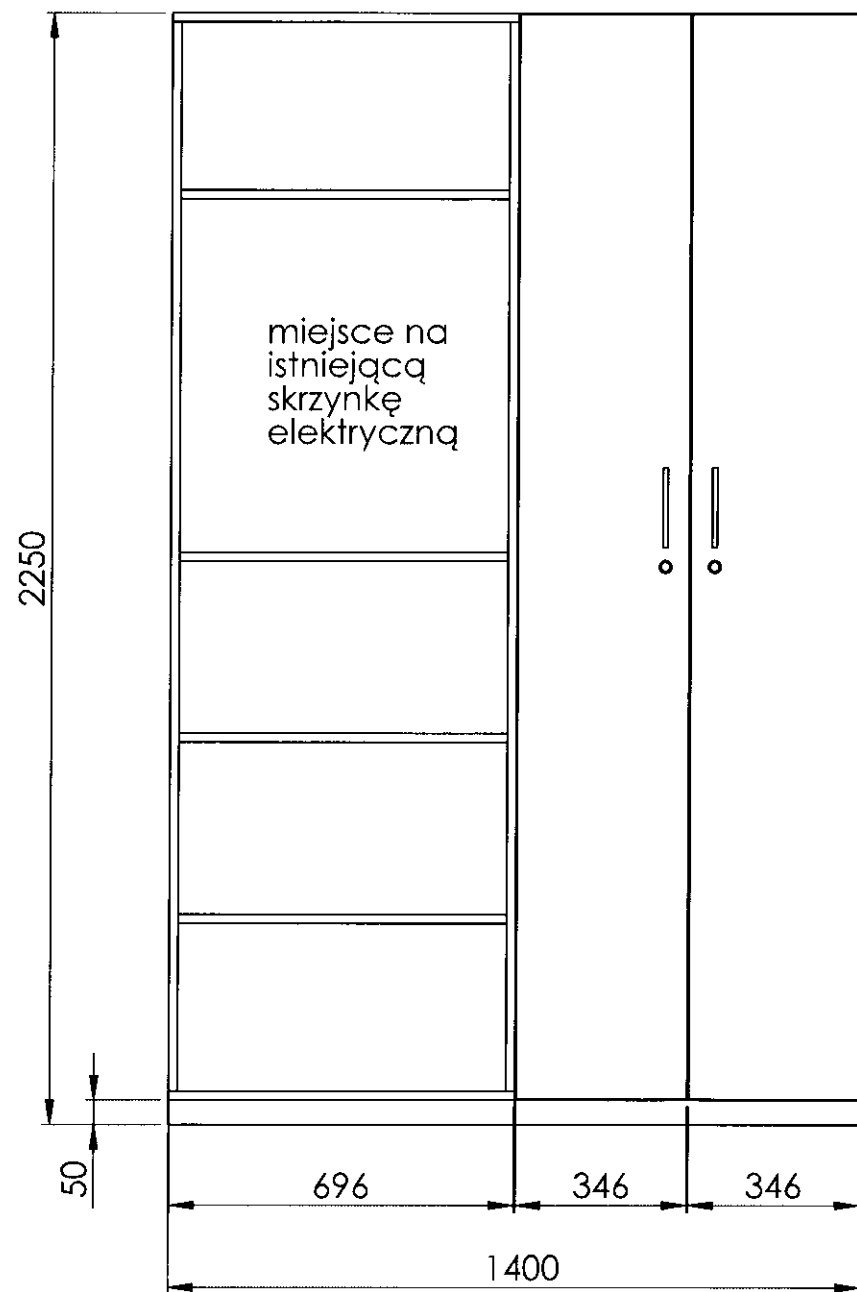

Drawing: Szafa			Stolarpac Dawid Pac
Drawn by: Dawid Pac		Date: 2015-12-04	
Scale: 1:15	Format: A3	Project: Szafa nr 2	
			Drawing number: 01

Drawing: Szafa			Stolarpac Dawid Pac
Drawn by: Dawid Pac		Date: 2015-12-04	
Scale: 1:15	Format: A3	Project: Szafa nr 2	
			Drawing number: 01